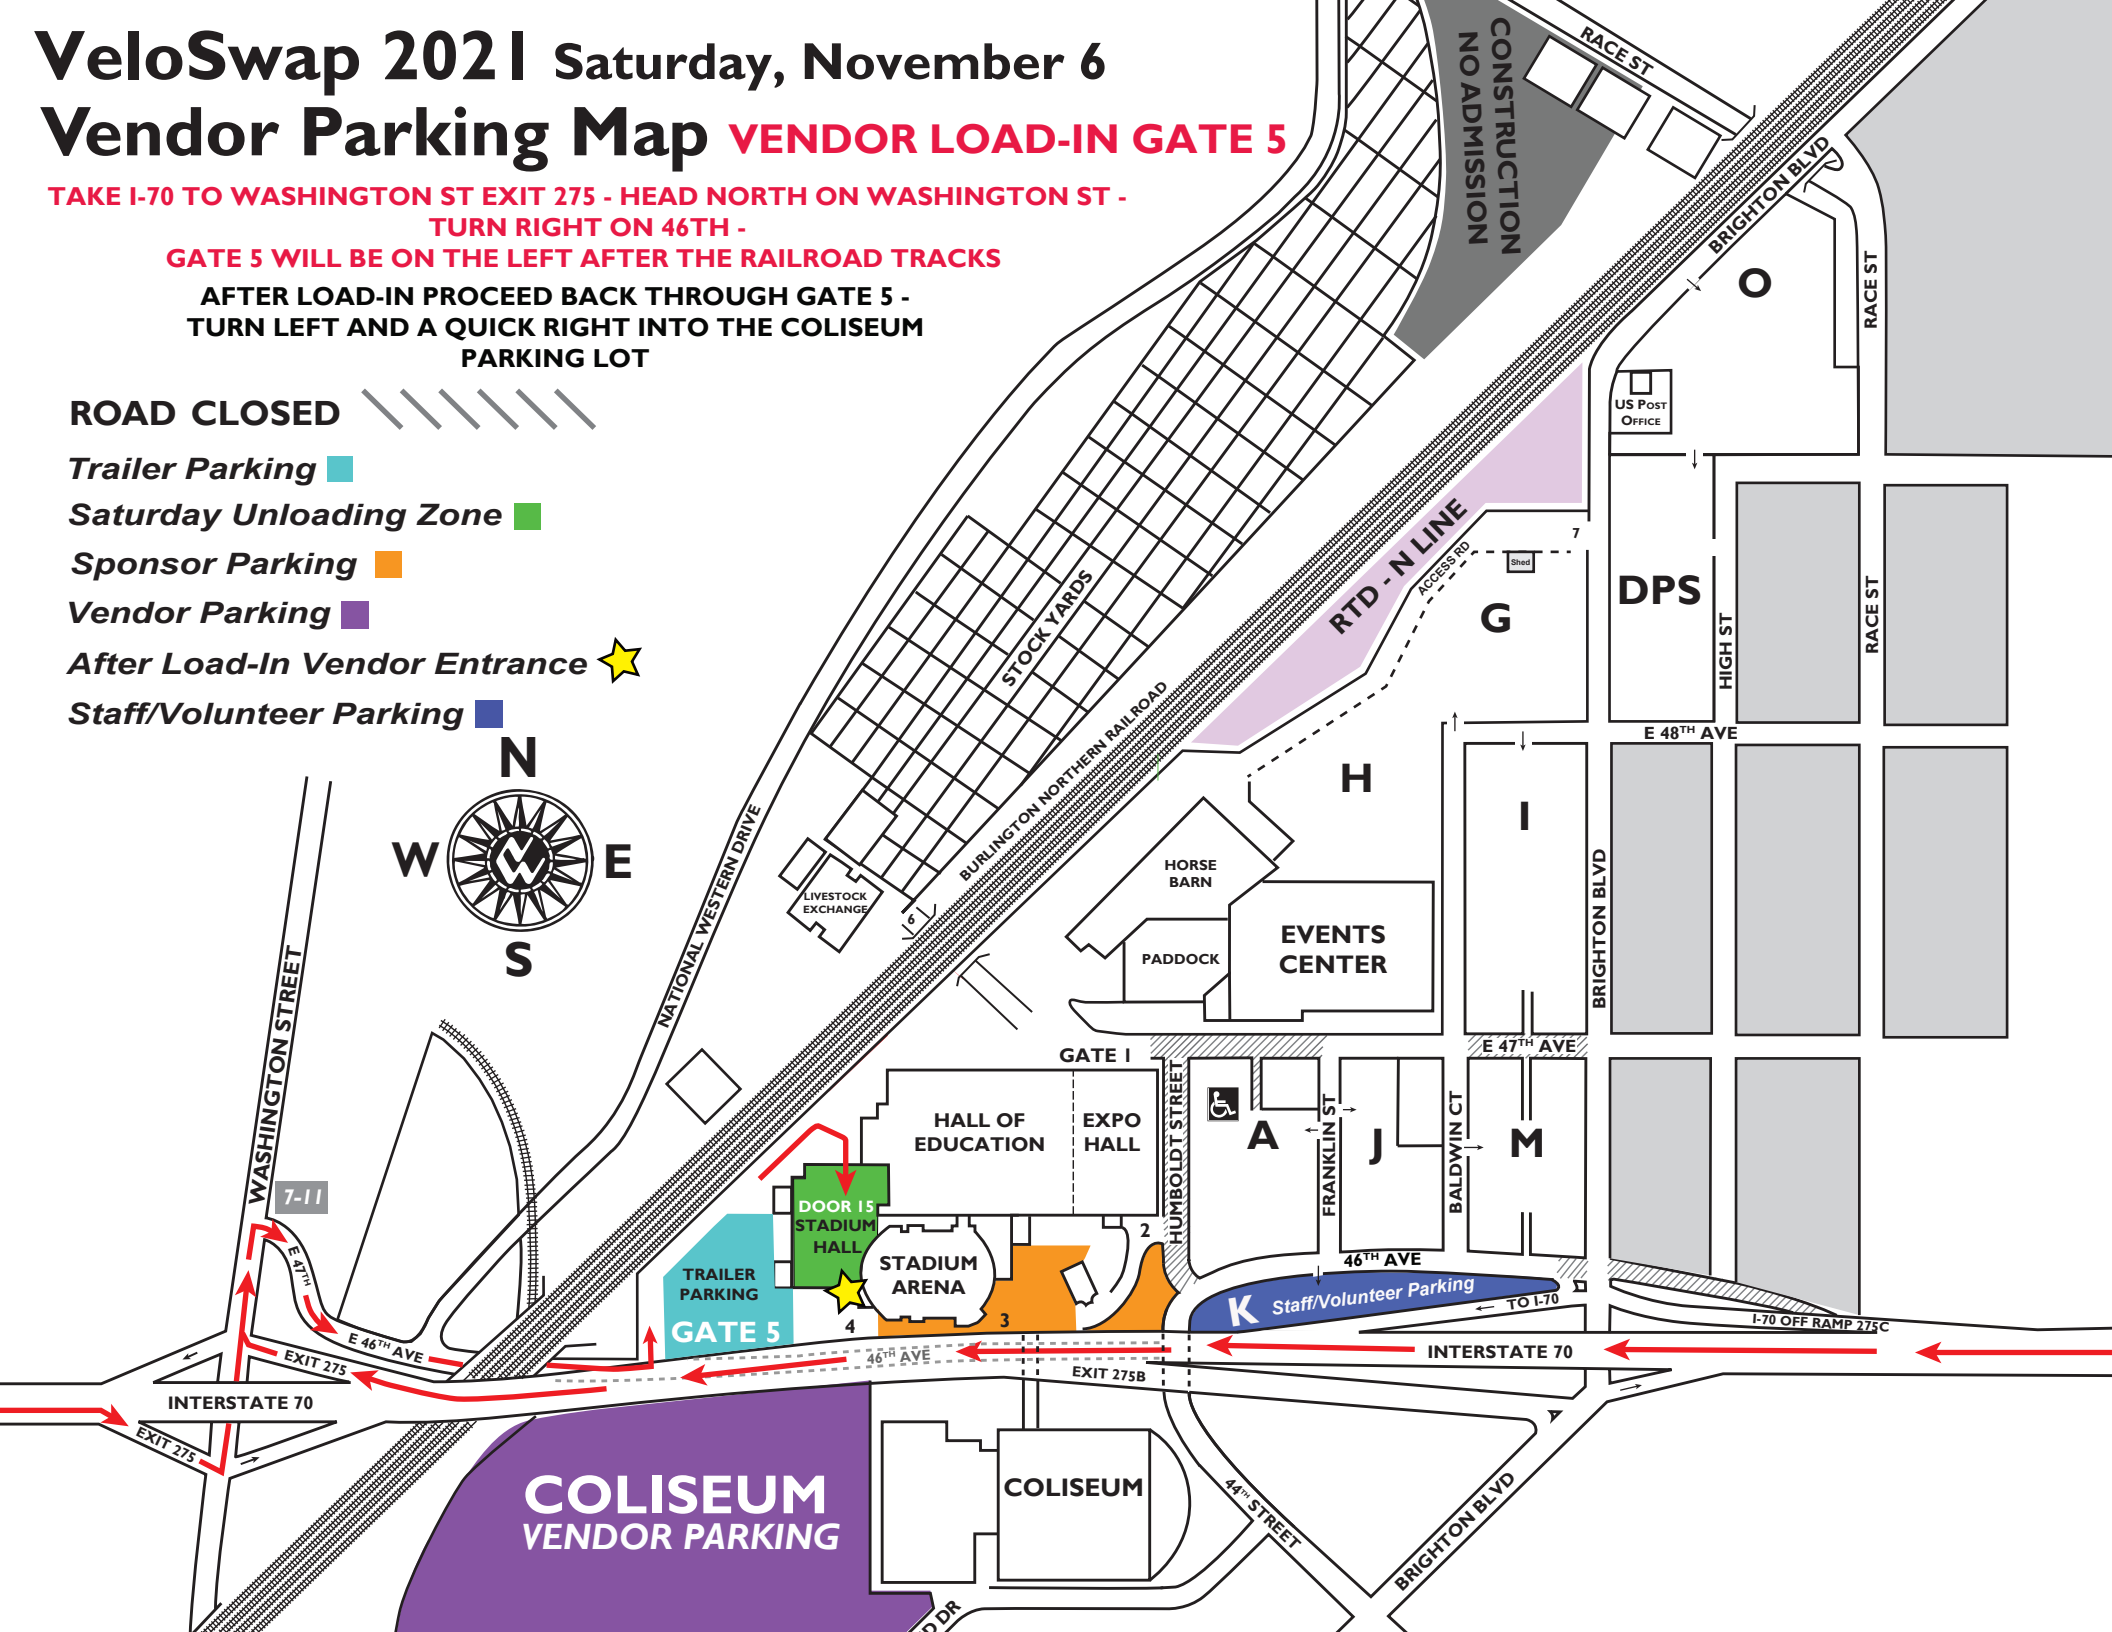

VeloSwap 2021 Saturday, November 6

Vendor Parking Map **VENDOR LOAD-IN GATE 5**

TAKE I-70 TO WASHINGTON ST EXIT 275 - HEAD NORTH ON WASHINGTON ST -
TURN RIGHT ON 46TH -

GATE 5 WILL BE ON THE LEFT AFTER THE RAILROAD TRACKS

AFTER LOAD-IN PROCEED BACK THROUGH GATE 5 -
TURN LEFT AND A QUICK RIGHT INTO THE COLISEUM
PARKING LOT

ROAD CLOSED

Trailer Parking

Saturday Unloading Zone

Sponsor Parking

Vendor Parking

After Load-In Vendor Entrance

Staff/Volunteer Parking

**COLISEUM
VENDOR PARKING**

COLISEUM

70 DR

46TH STREET

BRIGHTON BLVD

INTERSTATE 70

TO I-70

I-70 OFF RAMP 275C

Staff/Volunteer Parking

46TH AVE

BALDWIN CT

FRANKLIN ST

HUMBOLDT STREET

GATE I

EXPO HALL

HALL OF EDUCATION

STADIUM ARENA

DOOR 15 STADIUM HALL

TRAILER PARKING

GATE 5

STOCK YARDS

BURLINGTON NORTHERN RAILROAD

HORSE BARN

PADDOCK

EVENTS CENTER

RTD - N LINE

ACCESS RD

US POST OFFICE

DPS

HIGH ST

RACE ST

BRIGHTON BLVD

E 48TH AVE

E 47TH AVE

E 46TH AVE

WASHINGTON ST

EXIT 275

EXIT 275B

EXIT 275

CONSTRUCTION NO ADMISSION

RACE ST

BRIGHTON BLVD

WASHINGTON ST

EXIT 275

EXIT 275

EXIT 275

EXIT 275

EXIT 275